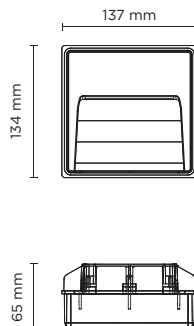

504001

SURF RECESS MINI

Square wall-recessed luminaire for outdoor installation, phospho-chromatised and polyester powder coated extruded copper-free aluminium body, tempered frosted glass diffuser, moulded silicone gaskets, polypropylene housing for recess. Built-in LED driver 220-240V 50-60Hz, with 6 CREE XH-G mid-power LED. IP65 rating.

Technical features

Technical data

Wattage	4 WATT
IP Rating	IP65
IK Rating	IK08
Material	High corrosion resistance die-cast copper-free aluminum body
Coating	Polyester powder coating with phosphochromating pre-finish
Light source	NR. 6 x CREE XH-G LED
Screws	Stainless steel
Transformer	Electrical power supply 220/240V 50/60Hz built-in
Gasket	Silicone rubber
Glass	Tempered
Cable gland	M12 rubber grommet
Power cable	0.10 mt power cable included
Gross weight	0,70 Kg
Included	Polypropylene housing for recess